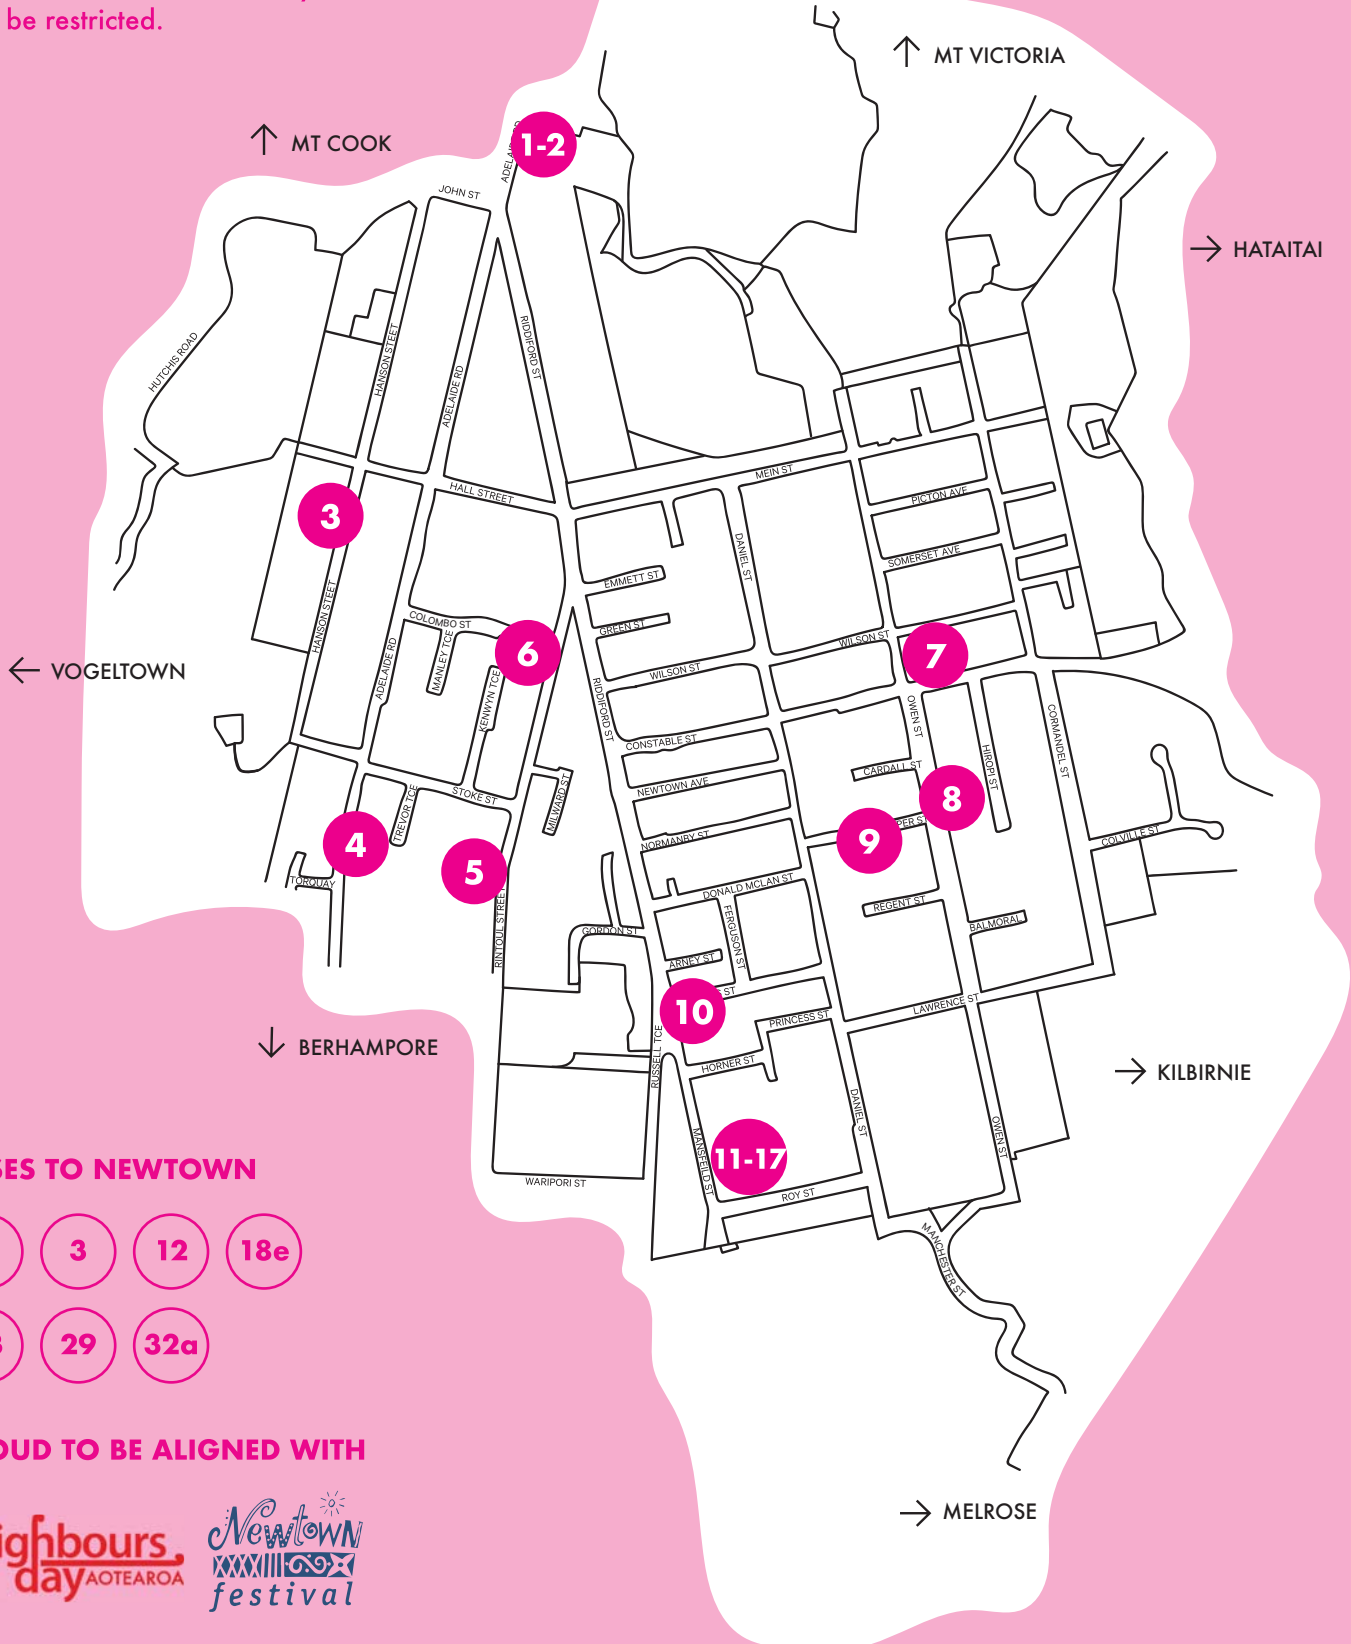

NEWTOWN OPEN STUDIOS 2021

COVID PROTECTION

Artists will provide facilities for visitors to record their details at each studio.

If at Covid Level 2 visitor entry may be restricted.

BUSES TO NEWTOWN

- 1
- 3
- 12
- 18e
- 23
- 29
- 32a