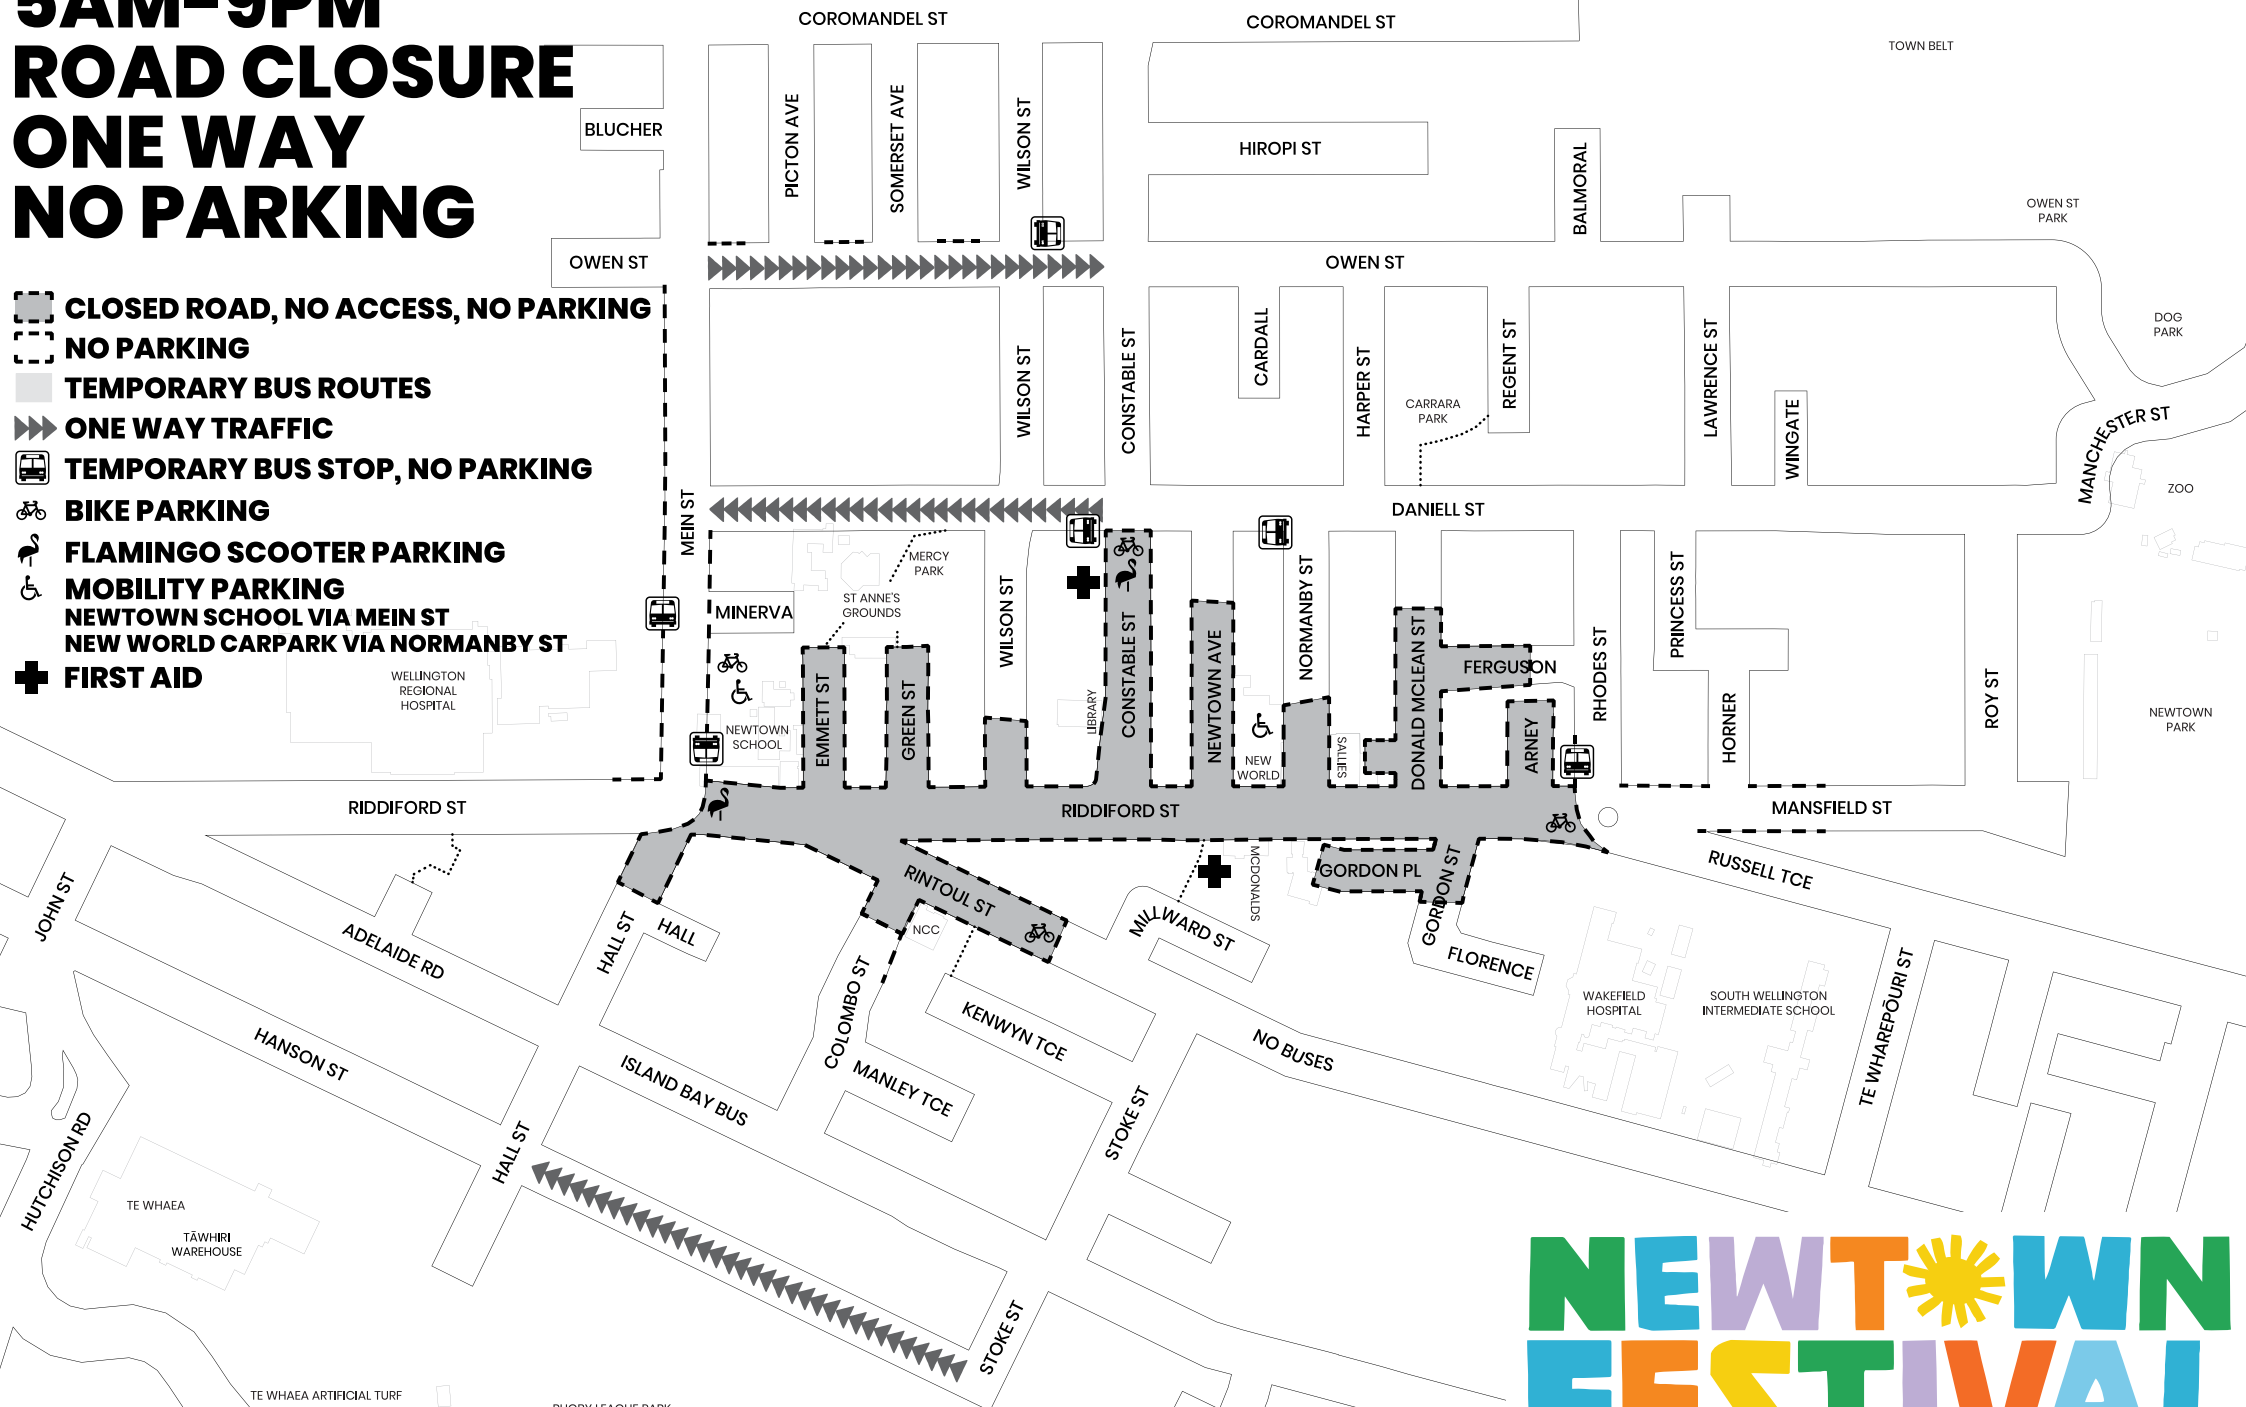

SUNDAY 8 MARCH 2026

5AM-9PM

ROAD CLOSURE

ONE WAY

NO PARKING

027-NEWTOWN / 0276398696
 NEWTOWNFESTIVAL@GMAIL.COM
 WWW.NEWTOWNFESTIVAL.ORG.NZ

-  **CLOSED ROAD, NO ACCESS, NO PARKING**
-  **NO PARKING**
-  **TEMPORARY BUS ROUTES**
-  **ONE WAY TRAFFIC**
-  **TEMPORARY BUS STOP, NO PARKING**
-  **BIKE PARKING**
-  **FLAMINGO SCOOTER PARKING**
-  **MOBILITY PARKING**
- NEWTOWN SCHOOL VIA MEIN ST**
- NEW WORLD CARPARK VIA NORMANBY ST**
-  **FIRST AID**

MORE INFO & MORE MAPS AT WWW.NEWTOWNFESTIVAL.ORG.NZ